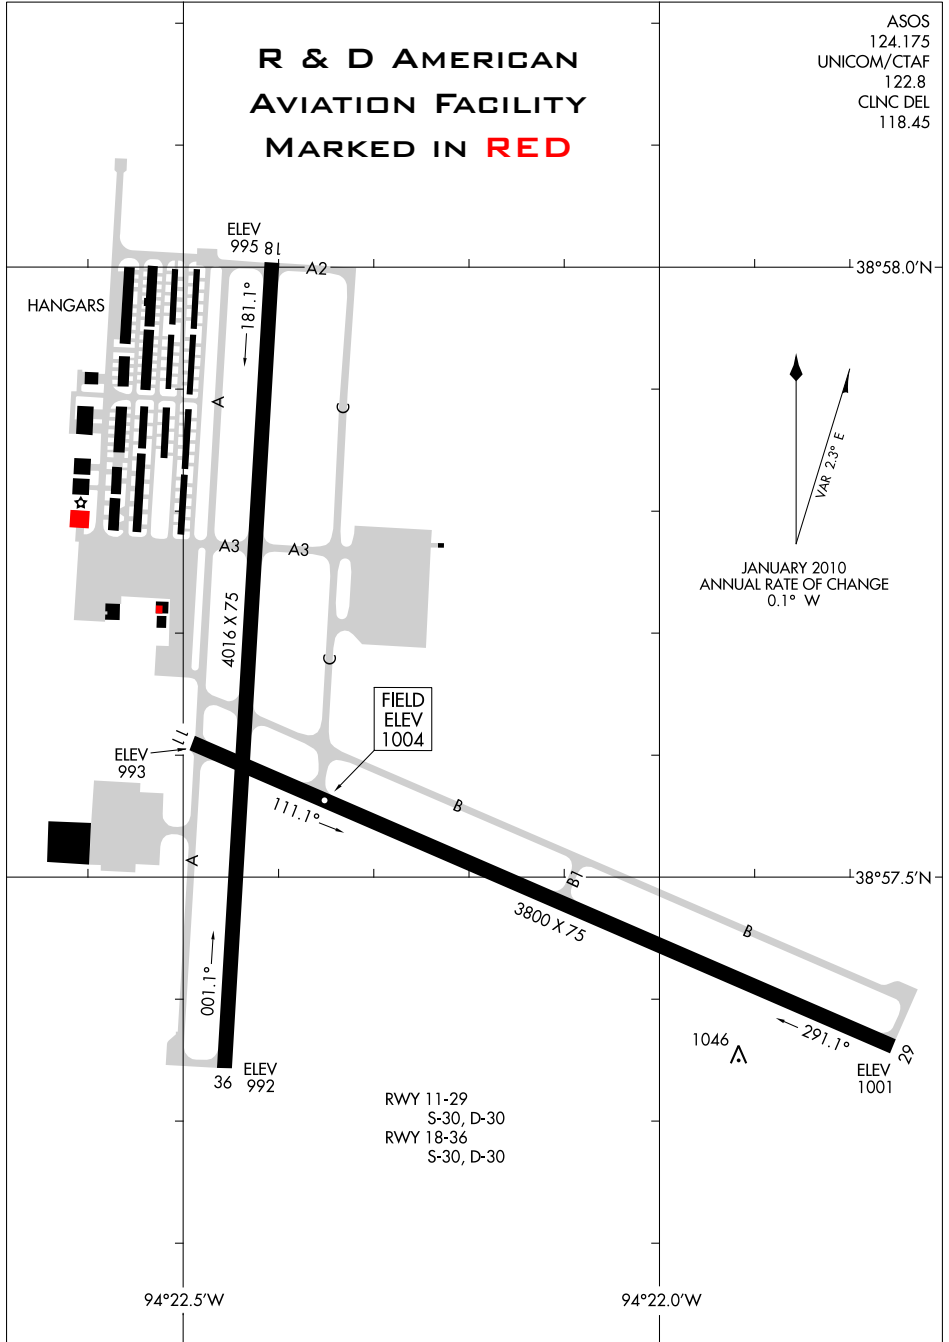

AIRPORT DIAGRAM

AL-6104 (FAA)

LEE'S SUMMIT MUNI (LXT)
LEE'S SUMMIT, MISSOURI

ASOS
124.175
UNICOM/CTAF
122.8
CLNC DEL
118.45

R & D AMERICAN AVIATION FACILITY MARKED IN RED

NC-3, 26 JUN 2014 to 24 JUL 2014

NC-3, 26 JUN 2014 to 24 JUL 2014

RWY 11-29
S-30, D-30
RWY 18-36
S-30, D-30

AIRPORT DIAGRAM

LEE'S SUMMIT, MISSOURI
LEE'S SUMMIT MUNI (LXT)